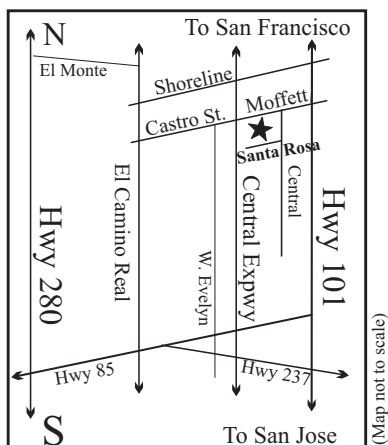

SAN MATEO

(map not to scale)

Exit Hwy 101 3rd Ave. West
Turn Right onto "B" Street

SAN FRANCISCO

MOUNTAIN VIEW

(Map not to scale)