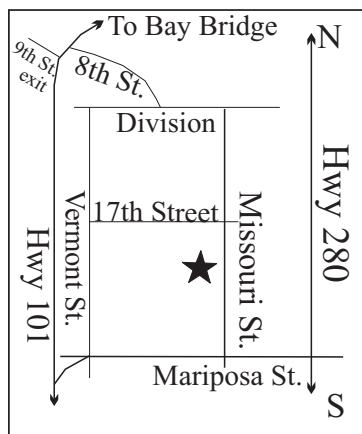

SAN MATEO

(map not to scale)

Exit Hwy 101 3rd Ave. West
Turn Right onto "B" Street

SAN FRANCISCO

MOUNTAIN VIEW

(Map not to scale)