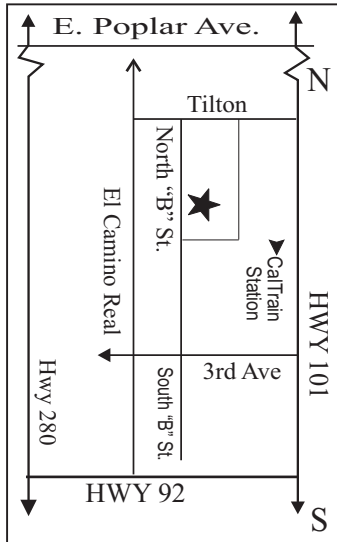

SAN MATEO

(map not to scale)

Exit Hwy 101 3rd Ave. West
Turn Right onto "B" Street

SAN FRANCISCO

MOUNTAIN VIEW

(Map not to scale)